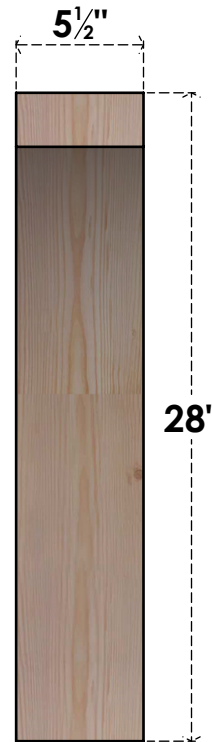

BRC06X20X28THR00SDF

5 1/2"W X 20"D X 28"H THORTON SMOOTH BRACE, DOUGLAS FIR

SIDE

FRONT

EKENA MILLWORK
 2300 WEST MAIN ST.
 CLARKSVILLE, TX 75426
 TOLL FREE: 866-607-0453
 WWW.EKENAMILLWORK.COM

NOTES

1. INSTALLATION TO BE COMPLETED IN ACCORDANCE WITH MANUFACTURER'S SPECIFICATIONS.
2. DRAWING MAY NOT BE TO SCALE
3. THIS DRAWING IS INTENDED FOR DESIGN AND PLANNING PURPOSES ONLY.
4. ALL INFORMATION CONTAINED HEREIN WAS CURRENT AT THE TIME OF DEVELOPMENT BUT MUST BE REVIEWED AND APPROVED BY THE PRODUCT MANUFACTURER TO BE CONSIDERED ACCURATE.
5. PRODUCTS ARE NOT KILN DRIED. THIS ITEM IS UNIQUE AND WILL CONTAIN THE NATURAL VARIATIONS THAT THE WOOD SPECIES OFFERS. THIS MAY RESULT IN VARIATIONS UP TO 1/4"