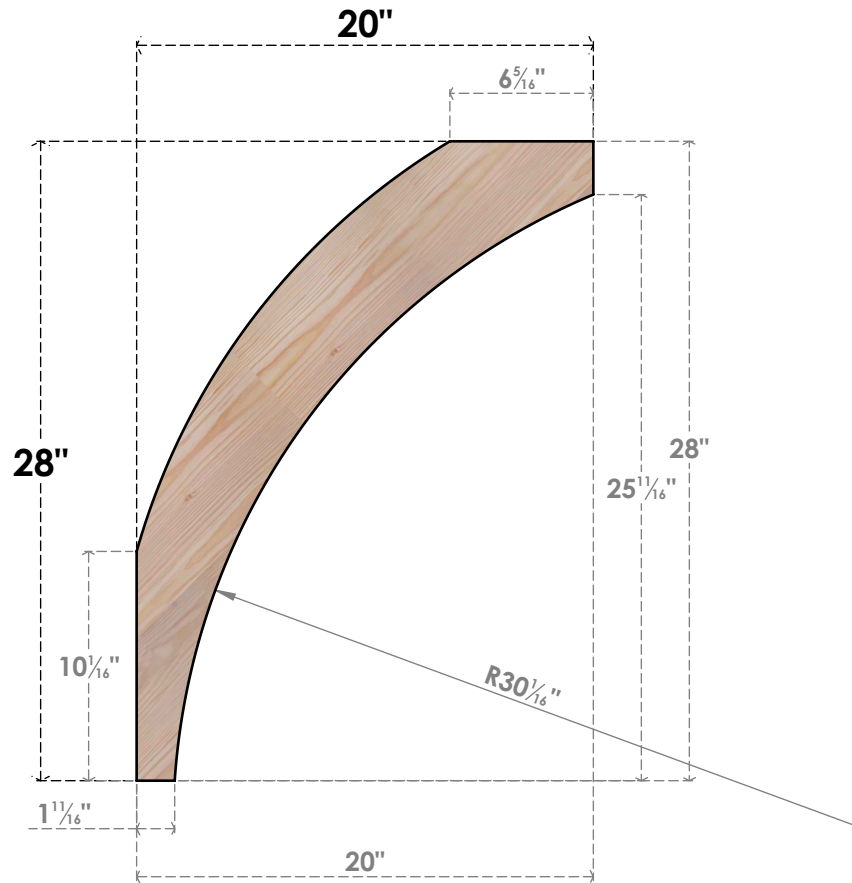

BRC06X20X28THR00SDF

5 1/2"W X 20"D X 28"H THORTON SMOOTH BRACE, DOUGLAS FIR

SIDE

FRONT

EKENA MILLWORK
 2300 WEST MAIN ST.
 CLARKSVILLE, TX 75426
 TOLL FREE: 866-607-0453
 WWW.EKENAMILLWORK.COM

NOTES

1. INSTALLATION TO BE COMPLETED IN ACCORDANCE WITH MANUFACTURER'S SPECIFICATIONS.
2. DRAWING MAY NOT BE TO SCALE
3. THIS DRAWING IS INTENDED FOR DESIGN AND PLANNING PURPOSES ONLY.
4. ALL INFORMATION CONTAINED HEREIN WAS CURRENT AT THE TIME OF DEVELOPMENT BUT MUST BE REVIEWED AND APPROVED BY THE PRODUCT MANUFACTURER TO BE CONSIDERED ACCURATE.
5. PRODUCTS ARE NOT KILN DRIED. THIS ITEM IS UNIQUE AND WILL CONTAIN THE NATURAL VARIATIONS THAT THE WOOD SPECIES OFFERS. THIS MAY RESULT IN VARIATIONS UP TO 1/4"